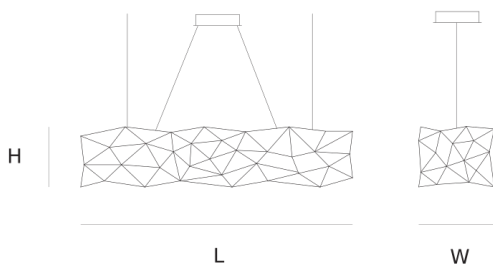

CABLELENGTH

Up to 200 cm 78 inch

TYPE	Suspension
STANDARD	
OPTIONAL	3000K or 3500K led.
TRANSFORMER/DRIVER	SCPower KVF-12030-TDW
DIMMING	leading and trailing edge
CLASSIFICATION	UL no IP20 yes
ENERGY LABEL