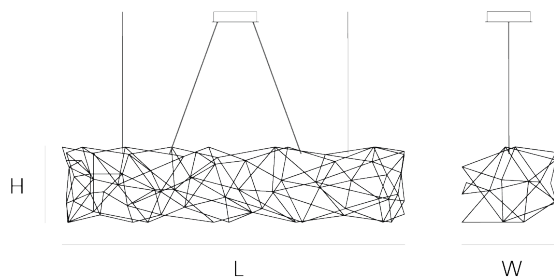

### DIMENSIONS

L 150 cm 59.1 inch  
H 40 cm 15.7 inch  
W 50 cm 19.7 inch

### CANOPY

Ø 20 cm 7.9 inch  
H 5 cm 2 inch