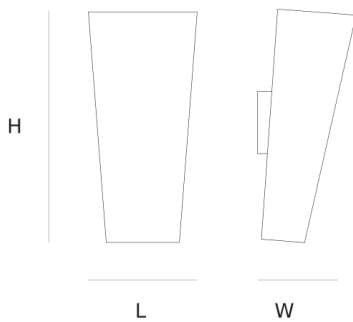

DIMENSIONS

L 25 cm 9.8 inch
H 60 cm 23.6 inch

LIGHTSOURCE

1x E27 70W*

FINISH

Aluminium
polished
Bronze

TYPE.NR

● 11-702
● 11-712

CANOPY

INCLUDED

No

CABLELENGTH

Up to 0 cm 0 inch

KG KG
5 6 80x30x25cm

TYPE	Wall-lamp
STANDARD	The fixture is supplied without a lamp.
OPTIONAL	
TRANSFORMER/DRIVER	n/a
DIMMING	depending the lightbulb
CLASSIFICATION	UL no IP20 yes
ENERGY LABEL	n/a