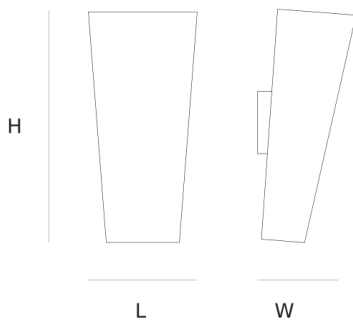

DIMENSIONS

L 20 cm 7.9 inch
H 42 cm 16.5 inch

LIGHTSOURCE

1x E27 70W*

FINISH

Aluminium
polished
Bronze

TYPE.NR

● 11-700
● 11-711

CANOPY

INCLUDED

No

CABLELENGTH

Up to 0 cm 0 inch

KG KG
2 3 60x30x25cm

TYPE	Wall-lamp
STANDARD	The fixture is supplied without a lamp.
OPTIONAL	
TRANSFORMER/DRIVER	n/a
DIMMING	depending the lightbulb
CLASSIFICATION	UL no IP20 yes
ENERGY LABEL	n/a