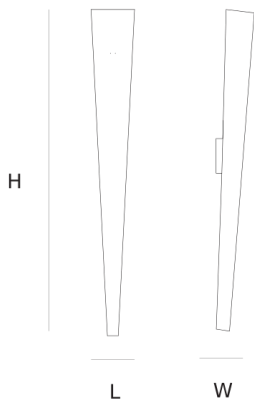

TYPE	Wall-lamp
STANDARD	The fixture is supplied without a lamp.
OPTIONAL	
TRANSFORMER/DRIVER	n/a
DIMMING	depending the lightbulb
CLASSIFICATION	UL no IP20 yes
ENERGY LABEL	n/a