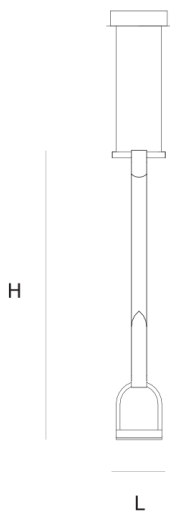

### DIMENSIONS

L 12 cm 4.7 inch  
H 75 cm 29.5 inch

### CANOPY

Ø 17 cm 6.7 inch  
H 5 cm 2 inch