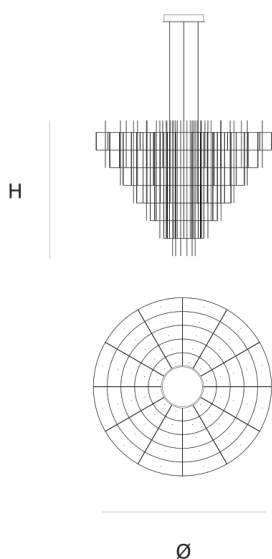

Product data sheet

Date: December 4th 2024

QUASAR

SPY CHANDELIER by Jan Pauwels

The luxurious atmosphere of the past in a new configuration. Symmetrical circles in a conical shape. The circuit boards have leds on both sides. 2/3 of the light goes down and 1/3 goes up.

DIMENSIONS

Ø 140.6 55.4 inch
cm
H 115 cm 45.3 inch

CANOPY

Ø 35.5 cm 13.9 inch
H 6.5 cm 2.6 inch

CABLELENGTH

Up to 200 cm 78 inch

LIGHTSOURCE

324x led, 12V/0.6W,
2800K, 9720 LM, CRI>95

INCLUDED

Yes

FINISH

Nickel
Brass
Blackbrass

TYPE.NR

11-9302
11-9302-2
11-9302-4

TYPE	Chandelier
STANDARD	Black canopy with cover plate in matching colour of the fixture. Leading and trailing edge dimmable. Nickel, natural brass, blackened natural brass. Brass will turn darker in time and can show stains.
OPTIONAL	2400K.
TRANSFORMER/DRIVER	SCPower KVF-12200-TDW
DIMMING	leading and trailing edge
CLASSIFICATION	UL no IP20 yes