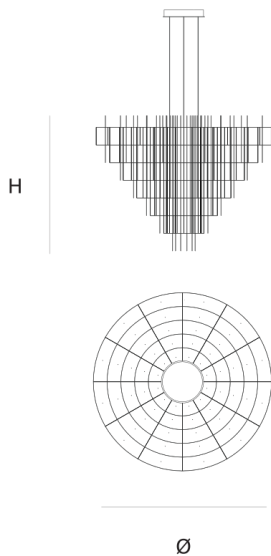

### DIMENSIONS

Ø 140.6 55.4 inch  
cm  
H 115 cm 45.3 inch

### CANOPY

Ø 35.5 cm 13.9 inch  
H 6.5 cm 2.6 inch