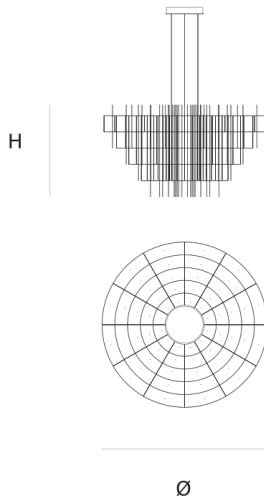

Product data sheet

Date: November 5th 2024

QUASAR

SPY CHANDELIER by Jan Pauwels

The luxurious atmosphere of the past in a new configuration. Symmetrical circles in a conical shape. The circuit boards have leds on both sides. 2/3 of the light goes down and 1/3 goes up.

DIMENSIONS

Ø 140.4 55.3 inch
cm
H 85 cm 33.5 inch

CANOPY

Ø 35.5 cm 13.9 inch
H 6.5 cm 2.6 inch

CABLELENGTH

Up to 200 cm 78 inch

LIGHTSOURCE

288x led, 12V/0.6W,
2800K, 8640 LM, CRI>95

INCLUDED

Yes

FINISH

Nickel
Brass
Blackbrass

TYPE.NR

11-9301
11-9301-2
11-9301-4

TYPE	Chandelier
STANDARD	Black canopy with cover plate in matching colour of the fixture. Leading and trailing edge dimmable. Nickel, natural brass, blackened natural brass. Brass will turn darker in time and can show stains.
OPTIONAL	2400K.
TRANSFORMER/DRIVER	SCPower KVF-12200-TDW
DIMMING	leading and trailing edge
CLASSIFICATION	UL no IP20 yes