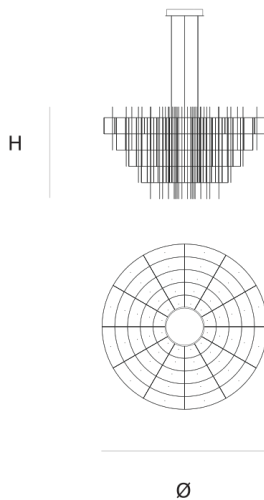

### DIMENSIONS

Ø 140.4 55.3 inch  
cm  
H 85 cm 33.5 inch

### CANOPY

Ø 35.5 cm 13.9 inch  
H 6.5 cm 2.6 inch