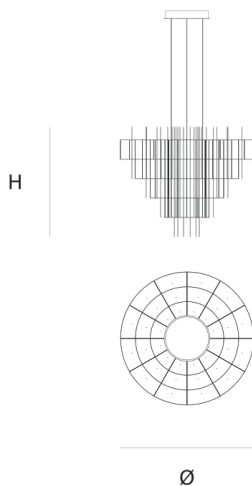

Product data sheet

Date: November 5th 2024

QUASAR

SPY CHANDELIER by Jan Pauwels

The luxurious atmosphere of the past in a new configuration. Symmetrical circles in a conical shape. The circuit boards have leds on both sides. 2/3 of the light goes down and 1/3 goes up.

DIMENSIONS

Ø 100 cm 39.4 inch
H 85 cm 33.5 inch

CANOPY

Ø 35.5 cm 13.9 inch
H 6.5 cm 2.6 inch

CABLELENGTH

Up to 200 cm 78 inch

LIGHTSOURCE

168x led, 12V/0.6W,
2800K, 5040 LM, CRI>95

INCLUDED

Yes

FINISH

Nickel
Brass
Blackbrass

TYPE.NR

11-9300
11-9300-2
11-9300-4

TYPE	Chandelier
STANDARD	Black canopy with cover plate in matching colour of the fixture. Leading and trailing edge dimmable. Nickel, natural brass, blackened natural brass. Brass will turn darker in time and can show stains.
OPTIONAL	2400K.
TRANSFORMER/DRIVER	SCPower KVF-12100-TDW
DIMMING	leading and trailing edge
CLASSIFICATION	UL no IP20 yes