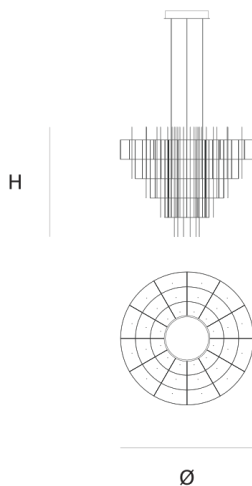

Product data sheet

Date: December 4th 2024

QUASAR

SPY CHANDELIER by Jan Pauwels

The luxurious atmosphere of the past in a new configuration. Symmetrical circles in a conical shape. The circuit boards have leds on both sides. 2/3 of the light goes down and 1/3 goes up.

DIMENSIONS

Ø 100 cm 39.4 inch
H 85 cm 33.5 inch

CANOPY

Ø 35.5 cm 13.9 inch
H 6.5 cm 2.6 inch

CABLELENGTH

Up to 200 cm 78 inch

LIGHTSOURCE

168x led, 12V/0.6W,
2800K, 5040 LM, CRI>95

INCLUDED

Yes

 6  63  110x110x80cm

FINISH

Nickel 
Brass 
Blackbrass 

TYPE.NR

11-9300
11-9300-2
11-9300-4

TYPE	Chandelier
STANDARD	Black canopy with cover plate in matching colour of the fixture. Leading and trailing edge dimmable. Nickel, natural brass, blackened natural brass. Brass will turn darker in time and can show stains.
OPTIONAL	2400K.
TRANSFORMER/DRIVER	SCPower KVF-12100-TDW
DIMMING	leading and trailing edge
CLASSIFICATION	UL no IP20 yes