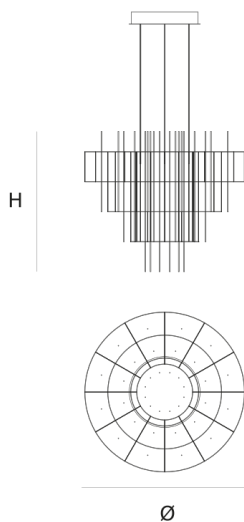

Product data sheet

Date: December 4th 2024

QUASAR

SPY CHANDELIER by Jan Pauwels

The luxurious atmosphere of the past in a new configuration. Symmetrical circles in a conical shape. The circuit boards have leds on both sides. 2/3 of the light goes down and 1/3 goes up.

DIMENSIONS

Ø 80 cm 31.5 inch
H 72.5 cm 28.5 inch

CANOPY

Ø 35.5 cm 13.9 inch
H 6.5 cm 2.6 inch

CABLELENGTH

Up to 200 cm 78 inch

LIGHTSOURCE

108x led, 12V/0.6W,
2800K, 3240 LM, CRI>95

INCLUDED

Yes

FINISH

Nickel
Brass
Blackbrass

TYPE.NR

11-9303
11-9303-2
11-9303-4

TYPE	Chandelier
STANDARD	Black canopy with cover plate in matching colour of the fixture. Leading and trailing edge dimmable. Nickel, natural brass, blackened natural brass. Brass will turn darker in time and can show stains.
OPTIONAL	2400K.
TRANSFORMER/DRIVER	SCPower KVF-12100-TDW
DIMMING	leading and trailing edge
CLASSIFICATION	UL no IP20 yes