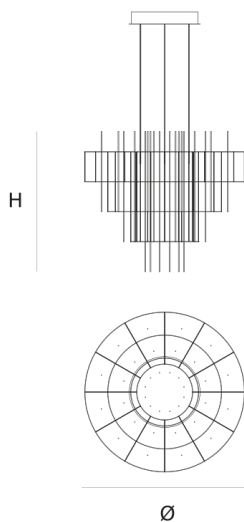

Product data sheet

Date: November 5th 2024

QUASAR

SPY CHANDELIER by Jan Pauwels

The luxurious atmosphere of the past in a new configuration. Symmetrical circles in a conical shape. The circuit boards have leds on both sides. 2/3 of the light goes down and 1/3 goes up.

DIMENSIONS

Ø 80 cm 31.5 inch
H 72.5 cm 28.5 inch

CANOPY

Ø 35.5 cm 13.9 inch
H 6.5 cm 2.6 inch

CABLELENGTH

Up to 200 cm 78 inch

LIGHTSOURCE

108x led, 12V/0.6W,
2800K, 3240 LM, CRI>95

INCLUDED

Yes

FINISH

Nickel  11-9303
Brass  11-9303-2
Blackbrass  11-9303-4

TYPE.NR

TYPE	Chandelier
STANDARD	Black canopy with cover plate in matching colour of the fixture. Leading and trailing edge dimmable. Nickel, natural brass, blackened natural brass. Brass will turn darker in time and can show stains.
OPTIONAL	2400K.
TRANSFORMER/DRIVER	SCPpower KVF-12100-TDW
DIMMING	leading and trailing edge
CLASSIFICATION	UL no IP20 yes