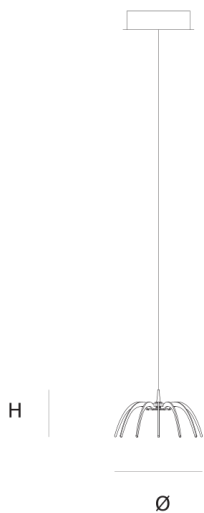

Product data sheet

Date: November 23rd 2024

QUASAR

SPICA SUSPENSION by Jos

Muller

Springtime. Light and colourful transparent shades floating in the air.

DIMENSIONS

Ø 20 cm 7.9 inch
H 15 cm 5.9 inch

CANOPY

Ø 17 cm 6.7 inch
H 5 cm 2 inch

CABLELENGTH

Up to 200 cm 78 inch

LIGHTSOURCE

1x led, 2.5W, 2700K, 200
LM

INCLUDED

Yes

TYPE.NR

TYPE	Suspension
STANDARD	Black canopy with cover plate in matching colour of the fixture. Leading and trailing edge dimmable. Nickel, natural brass, blackened natural brass. Brass will turn darker in time and can show stains.
OPTIONAL	Driver to place behind the ceiling for up to 3 Spica fixtures. (trailing edge dimmable) Cable blocker.
TRANSFORMER/DRIVER	Minidim 1-12VA, 350/700mA
DIMMING	trailing edge
CLASSIFICATION	UL no IP20 yes