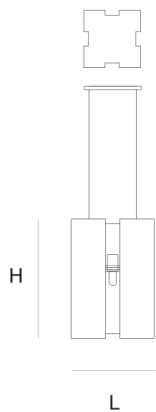

Product data sheet

Date: November 24th 2024

QUASAR

QUARTET SUSPENSION

by Jan des Bouvrie

Robust but elegant square shaped suspension, floor and table lamp. The shade is available in 3 finishes.

DIMENSIONS

L 25 cm 9.8 inch
H 50 cm 19.7 inch
W 25 cm 9.8 inch

CANOPY

L 24 cm 9.4 inch
H 3 cm 1.2 inch
W 24 cm 9.4 inch

CABLELENGTH

Up to 200 cm 78 inch

LIGHTSOURCE

x E27 70W*

INCLUDED

No

FINISH

Black
White
Stainless steel
polished

TYPE.NR

11-450-1Z
11-450-1W
11-450

TYPE	Suspension
STANDARD	The fixture is supplied without a lamp. Transparent PMMA. Floor and table lamp with cord switch. Suspension with black canopy and mirror polished stainless steel cover.
OPTIONAL	Frosted PMMA.
TRANSFORMER/DRIVER	n/a
DIMMING	depending the lightbulb
CLASSIFICATION	UL no IP20 yes