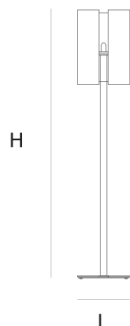

### DIMENSIONS

L 35 cm 13.8 inch  
H 180 cm 70.9 inch  
W 35 cm 13.8 inch

### TYPE.NR

11-452-1Z  
11-452-1W  
11-452

### INCLUDED

No

### CABLELENGTH

Up to 0 cm 0 inch

2	3	36x36x80cm
8	8	36x36x185cm

TYPE	Floorlamp
STANDARD	The fixture is supplied without a lamp. Transparent PMMA. Floor and table lamp with cord switch. Suspension with black canopy and mirror polished stainless steel cover.
OPTIONAL	Frosted PMMA.
TRANSFORMER/DRIVER	n/a
DIMMING	n/a
CLASSIFICATION	UL no IP20 yes