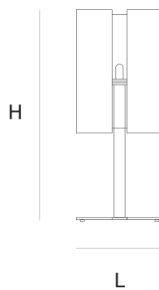

### DIMENSIONS

L 35 cm 13.8 inch  
H 85 cm 33.5 inch  
W 35 cm 13.8 inch

### TYPE.NR

● 11-451-IZ  
○ 11-451-1W  
● 11-451

### INCLUDED

No

### CABLELENGTH

Up to 0 cm 0 inch

KG KG  
2 3 36x36x80cm  
5 6 36x36x80cm

TYPE	Tablelamp
STANDARD	The fixture is supplied without a lamp. Transparent PMMA. Floor and table lamp with cord switch. Suspension with black canopy and mirror polished stainless steel cover.
OPTIONAL	Frosted PMMA.
TRANSFORMER/DRIVER	n/a
DIMMING	n/a
CLASSIFICATION	UL no IP20 yes