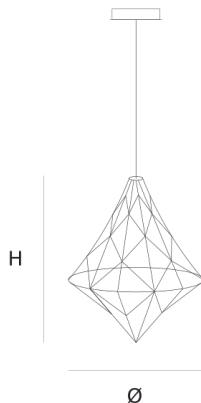

Product data sheet

Date: November 16th 2024

QUASAR

NOBILIS CHANDELIER by Jan

Pauwels

A modern reinterpretation of grandma's old chandelier. The E10 light bulbs and tiny metal rods are the only two basic elements of this light fixture. They give the fixture its shape and structure.

DIMENSIONS

Ø 100 cm 39.4 inch
H 120 cm 47.2 inch

LIGHTSOURCE

178x led E10, 12V/0.33W,
2600K, 4094 LM

FINISH

Nickel  11-8350-1E
Brass  11-8350-2E
Blackbrass  11-8350-4E

TYPE.NR

CANOPY

Ø 20 cm 7.9 inch
H 7.5 cm 3 inch

INCLUDED

Yes

CABLELENGTH

Up to 200 cm 78 inch

 5  70  108x108x140cm

TYPE	Chandelier
STANDARD	
OPTIONAL	3000K or 3500K led.
TRANSFORMER/DRIVER	SCPower KVF-12060-TDW
DIMMING	leading and trailing edge
CLASSIFICATION	UL no IP20 yes
ENERGY LABEL	