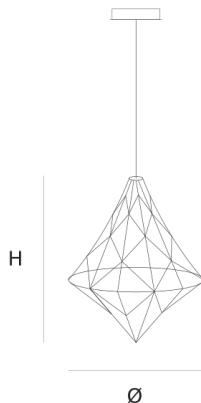

TYPE	Chandelier
STANDARD	
OPTIONAL	3000K or 3500K led.
TRANSFORMER/DRIVER	SCPower KVF-12030-TDW
DIMMING	leading and trailing edge
CLASSIFICATION	UL no IP20 yes
ENERGY LABEL