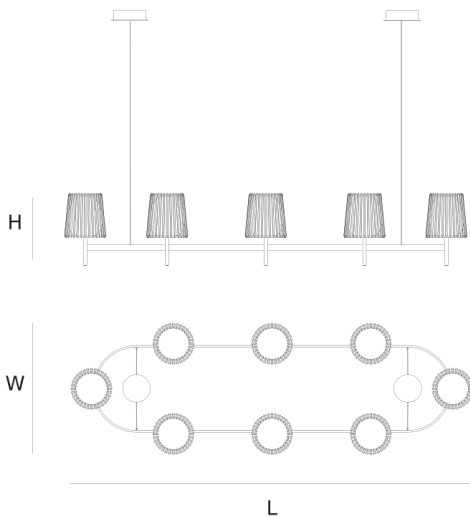

Product data sheet

Date: October 29th 2024

QUASAR

JULIA OVAL CHANDELIER

by Daniel Becker

A reinterpretation of the classic textile plissé shade. Julia series includes suspensions, chandeliers, wall, floor and table lamps. Each one consists of two shades: the outer is handmade of brass, while the inner is made of translucent glass. Both shades are connected to a classic table lamp in a way that signifies the present archetypal gesture.

DIMENSIONS

L 185 cm 72.8 inch
H 35 cm 13.8 inch
W 60 cm 23.6 inch

LIGHTSOURCE

8x E14 led, 4W, 2000-2900K, 2080 LM

FINISH

Chrome plated
Brass

TYPE.NR

14-16004
14-16004-2

CANOPY

Ø 17 cm 6.7 inch
H 5 cm 2 inch

INCLUDED

Yes

CABLELENGTH

Up to 200 cm 78 inch

TYPE	Chandelier
STANDARD	The fixture is supplied with dim to warm led lamps. Black canopy with cover plate in matching colour of the fixture.
OPTIONAL	
TRANSFORMER/DRIVER	n/a
DIMMING	led dimmer
CLASSIFICATION	UL no IP20 yes
ENERGY LABEL	A+