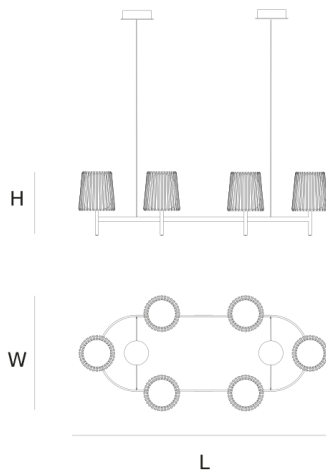

Product data sheet

Date: October 29th 2024

QUASAR

JULIA OVAL CHANDELIER

by Daniel Becker

A reinterpretation of the classic textile plissé shade. Julia series includes suspensions, chandeliers, wall, floor and table lamps. Each one consists of two shades: the outer is handmade of brass, while the inner is made of translucent glass. Both shades are connected to a classic table lamp in a way that signifies the present archetypal gesture.

DIMENSIONS

L 130 cm 51.2 inch
H 35 cm 13.8 inch
W 60 cm 23.6 inch

CANOPY

Ø 17 cm 6.7 inch
H 5 cm 2 inch

CABLELENGTH

Up to 200 cm 78 inch

LIGHTSOURCE

6x E14 led, 4W, 2000-2900K, 1560 LM