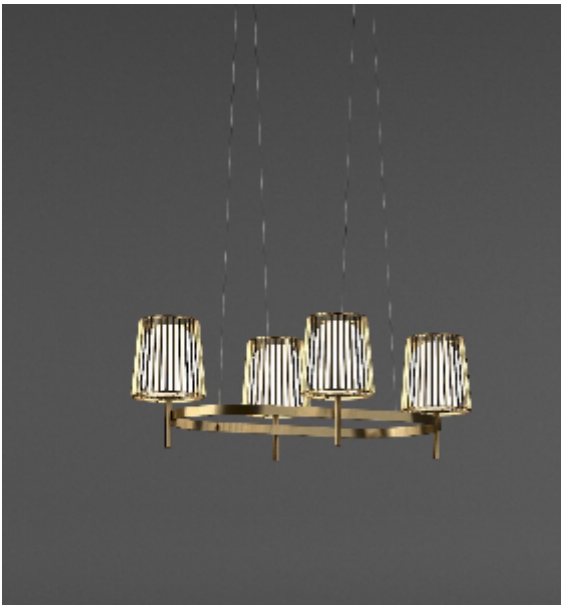

Product data sheet

Date: October 29th 2024

QUASAR

JULIA OVAL CHANDELIER

by Daniel Becker

A reinterpretation of the classic textile plissé shade. Julia series includes suspensions, chandeliers, wall, floor and table lamps. Each one consists of two shades: the outer is handmade of brass, while the inner is made of translucent glass. Both shades are connected to a classic table lamp in a way that signifies the present archetypal gesture.

DIMENSIONS

L 130 cm 51.2 inch
H 35 cm 13.8 inch
W 60 cm 23.6 inch

CANOPY

Ø 17 cm 6.7 inch
H 5 cm 2 inch

CABLELENGTH

Up to 200 cm 78 inch

LIGHTSOURCE

6x E14 led, 4W, 2000-2900K, 1560 LM

INCLUDED

Yes

FINISH

Chrome plated
Brass

TYPE.NR

14-16010
14-16010-2

TYPE	Chandelier
STANDARD	The fixture is supplied with dim to warm led lamps. Black canopy with cover plate in matching colour of the fixture.
OPTIONAL	
TRANSFORMER/DRIVER	n/a
DIMMING	led dimmer
CLASSIFICATION	UL no IP20 yes
ENERGY LABEL	A+