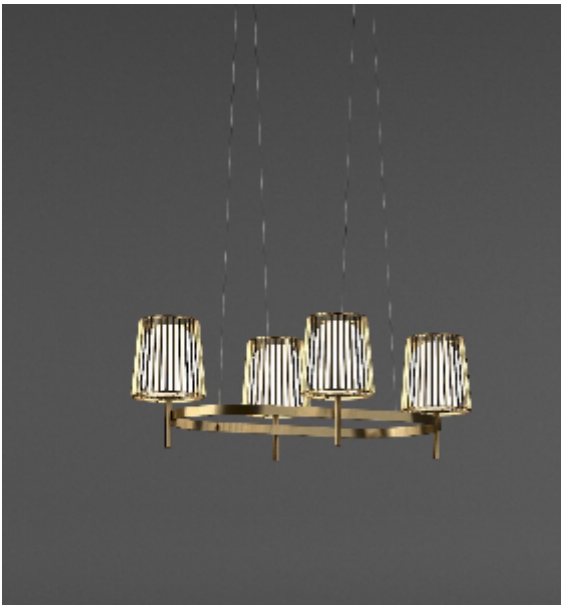

Product data sheet

Date: October 29th 2024

QUASAR

JULIA OVAL CHANDELIER

by Daniel Becker

A reinterpretation of the classic textile plissé shade. Julia series includes suspensions, chandeliers, wall, floor and table lamps. Each one consists of two shades: the outer is handmade of brass, while the inner is made of translucent glass. Both shades are connected to a classic table lamp in a way that signifies the present archetypal gesture.

DIMENSIONS

L 100 cm 39.4 inch
H 35 cm 13.8 inch
W 60 cm 23.6 inch

LIGHTSOURCE

4x E14 led, 4W, 2000-2900K, 1040 LM

FINISH

Chrome plated
Brass

TYPE.NR

14-16009
14-16009-2

CANOPY

Ø 17 cm 6.7 inch
H 5 cm 2 inch

INCLUDED

Yes

CABLELENGTH

Up to 200 cm 78 inch

TYPE	Chandelier
STANDARD	The fixture is supplied with dim to warm led lamps. Black canopy with cover plate in matching colour of the fixture.
OPTIONAL	
TRANSFORMER/DRIVER	n/a
DIMMING	led dimmer
CLASSIFICATION	UL no IP20 yes
ENERGY LABEL	A+