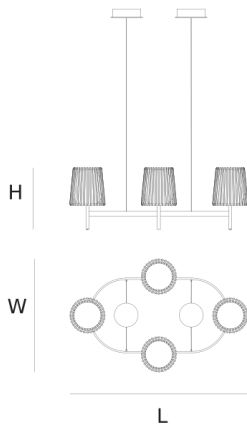

Product data sheet

Date: October 29th 2024

QUASAR

JULIA OVAL CHANDELIER

by Daniel Becker

A reinterpretation of the classic textile plissé shade. Julia series includes suspensions, chandeliers, wall, floor and table lamps. Each one consists of two shades: the outer is handmade of brass, while the inner is made of translucent glass. Both shades are connected to a classic table lamp in a way that signifies the present archetypal gesture.

DIMENSIONS

L 100 cm 39.4 inch
H 35 cm 13.8 inch
W 60 cm 23.6 inch

LIGHTSOURCE

4x E14 led, 4W, 2000-2900K, 1040 LM

FINISH

Chrome plated
Brass

TYPE.NR

14-16009
14-16009-2

CANOPY

Ø 17 cm 6.7 inch
H 5 cm 2 inch

INCLUDED

Yes

CABLELENGTH

Up to 200 cm 78 inch

TYPE	Chandelier
STANDARD	The fixture is supplied with dim to warm led lamps. Black canopy with cover plate in matching colour of the fixture.
OPTIONAL	
TRANSFORMER/DRIVER	n/a
DIMMING	led dimmer
CLASSIFICATION	UL no IP20 yes
ENERGY LABEL	A+