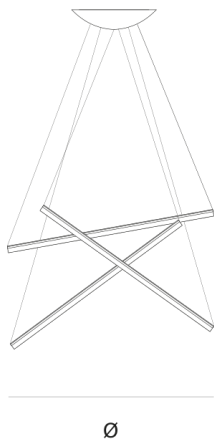

Product data sheet

Date: November 24th 2024

QUASAR

IXION SUSPENSION by Maurizio

Ferrari

A frozen juggling throw. At any time the diagonal free hanging light tubes create an interesting composition. Play with angles and modify your own fixture. The glass tubes are half frosted and half clear and can be rotated to make the light more diffuse or more direct.

DIMENSIONS

Ø 120 cm 47.2 inch
H 3 cm 1.2 inch

CANOPY

Ø 35.5 cm 14 inch
H 6.5 cm 2.6 inch

CABLELENGTH

Up to 300 cm 118 inch

LIGHTSOURCE

1x led, 43.2W, 2700K,
2100 LM, CRI>90