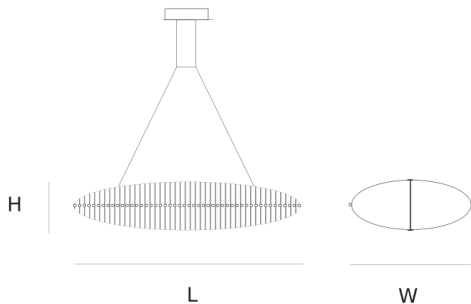

### CANOPY

Ø	20 cm	7.9 inch
H	5 cm	2 inch

### CABLELENGTH

Up to 200 cm 78 inch

5	6	200x65x80cm
2.5	3	34x34x17cm

TYPE	Suspension
STANDARD	The fixture is supplied with lamps. Black canopy with cover plate in matching colour of the fixture. Leading and trailing edge dimmable.
OPTIONAL	3000K or 3500K led.
TRANSFORMER/DRIVER	SCPpower KVF-12030-TDW
DIMMING	leading and trailing edge
CLASSIFICATION	UL no IP20 yes
ENERGY LABEL	