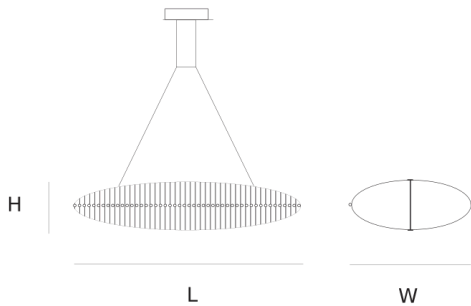

CABLELENGTH

Up to 150 cm 59 inch

TYPE	Suspension
STANDARD	The fixture is supplied with lamps. Black canopy with cover plate in matching colour of the fixture. Leading and trailing edge dimmable.
OPTIONAL	3000K or 3500K led.
TRANSFORMER/DRIVER	SCPower KVF-12030-TDW
DIMMING	leading and trailing edge
CLASSIFICATION	UL no IP20 yes
ENERGY LABEL