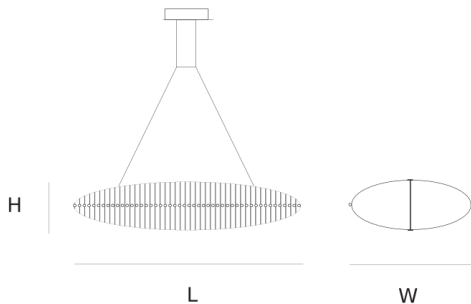

Product data sheet

Date: November 24th 2024

QUASAR

FIELTEBEK SUSPENSION

by Jan Pauwels

A fish skeleton made of illuminated metal rods. Available in 3 sizes and 2 finishes.

DIMENSIONS

L 120 cm 47.2 inch
H 32 cm 12.6 inch
W 55 cm 21.7 inch

LIGHTSOURCE

48x led E10, 12V/0.33W,
2600K, 1104 LM

FINISH

Nickel
Brass

TYPE.NR

11-8301-3E
11-8301-1E

CANOPY

Ø 20 cm 7.9 inch
H 5 cm 2 inch

INCLUDED

Yes

CABLELENGTH

Up to 150 cm 59 inch

TYPE	Suspension
STANDARD	The fixture is supplied with lamps. Black canopy with cover plate in matching colour of the fixture. Leading and trailing edge dimmable.
OPTIONAL	3000K or 3500K led.
TRANSFORMER/DRIVER	SCPower KVF-12030-TDW
DIMMING	leading and trailing edge
CLASSIFICATION	UL no IP20 yes
ENERGY LABEL	