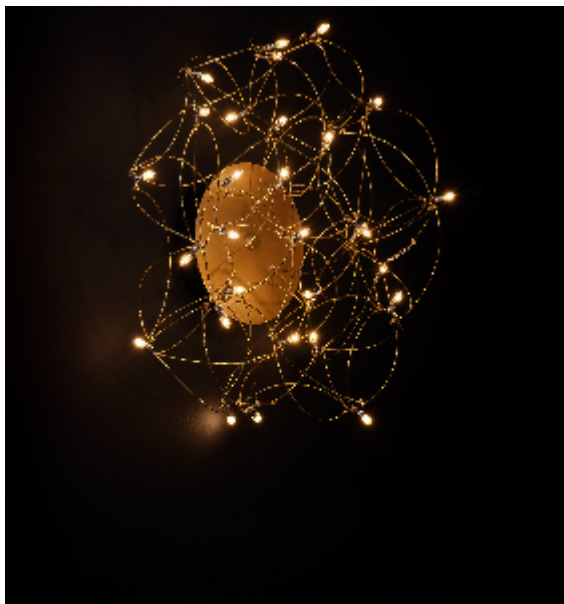

Product data sheet

Date: November 23rd 2024

QUASAR

CURLED WALL/CEILING LAMP

by Jan Pauwels

Curled LEDs become CurLED. This fixture has curved metal rods that gives it a more romantic look. All the E10 LED light bulbs give the hypnotizing result of a stellar creation. Every Curled Disc is handmade, the E10 lamps are placed randomly, making every model unique.