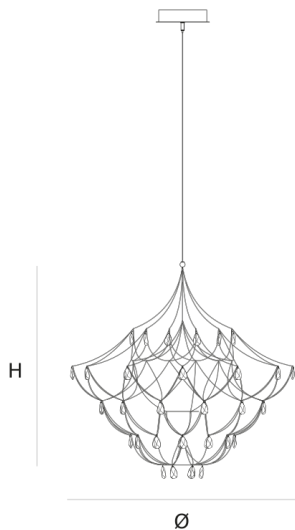

Product data sheet

Date: October 18th 2024

QUASAR

CRYSTAL GALAXY

CHANDELIER by Jan Pauwels

Like bright stars in the galaxy the crystals are sparkling in this transparent structure.

DIMENSIONS

Ø 200 cm 78.7 inch
H 200 cm 78.7 inch

CANOPY

Ø 25 cm 9.8 inch
H 5 cm 2 inch

CABLELENGTH

Up to 200 cm 78 inch

LIGHTSOURCE

156x led E10, 12V/0.33W,
2600K, 3588 LM

INCLUDED

Yes

 10  201  210x210x215cm

FINISH

Nickel
Brass
Blackbrass

TYPE.NR

 11-8507E
 11-8507-2E
 11-8507-4E

TYPE	Chandelier
STANDARD	
OPTIONAL	Downlight led 2700K 12V – 3W. 3000K or 3500K led.
TRANSFORMER/DRIVER	SCPower KVF-12060-TDW
DIMMING	leading and trailing edge
CLASSIFICATION	UL no IP20 yes
ENERGY LABEL	