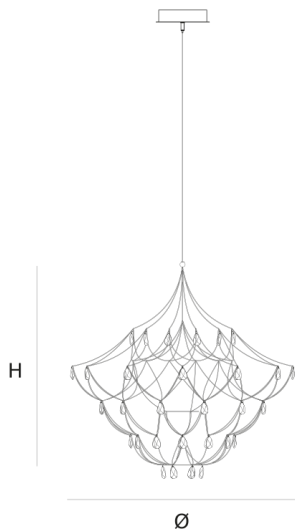

### DIMENSIONS

Ø 180 cm 70.9 inch  
H 180 cm 70.9 inch

### CANOPY

Ø 25 cm 9.8 inch  
H 5 cm 2 inch