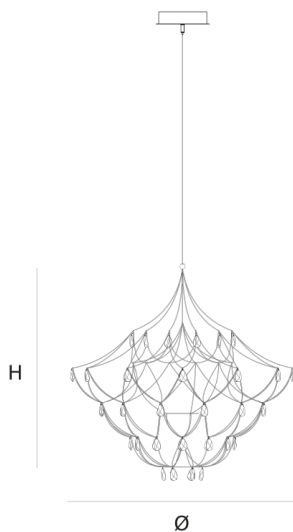

### DIMENSIONS

Ø 180 cm 70.9 inch  
H 180 cm 70.9 inch

### CANOPY

Ø 25 cm 9.8 inch  
H 5 cm 2 inch