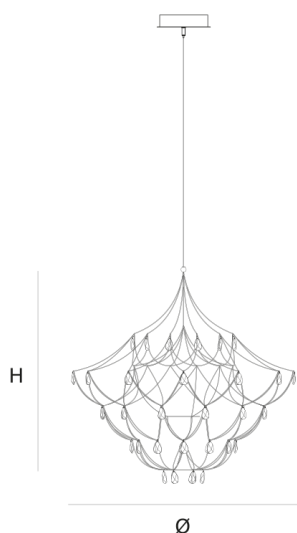

Product data sheet

Date: November 21st 2024

QUASAR

CRYSTAL GALAXY

CHANDELIER by Jan Pauwels

Like bright stars in the galaxy the crystals are sparkling in this transparent structure.

DIMENSIONS

Ø 160 cm 63 inch
H 160 cm 63 inch

CANOPY

Ø 25 cm 9.8 inch
H 5 cm 2 inch

CABLELENGTH

Up to 200 cm 78 inch

LIGHTSOURCE

144x led E10, 12V/0.33W,
2600K, 3312 LM

INCLUDED

Yes

 6  127  170x170x190cm

FINISH

Nickel  11-8505E
Brass  11-8505-2E
Blackbrass  11-8505-4E

TYPE.NR

TYPE	Chandelier
STANDARD	
OPTIONAL	Downlight led 2700K 12V – 3W. 3000K or 3500K led.
TRANSFORMER/DRIVER	SCPower KVF-12060-TDW
DIMMING	leading and trailing edge
CLASSIFICATION	UL no IP20 yes
ENERGY LABEL	