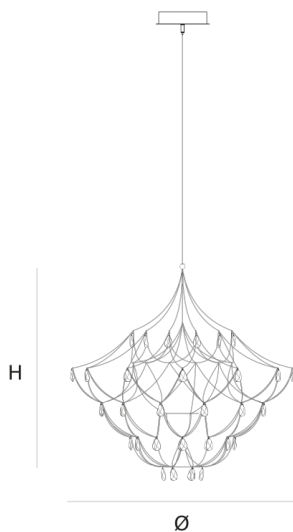

Product data sheet

Date: November 24th 2024

QUASAR

CRYSTAL GALAXY

CHANDELIER by Jan Pauwels

Like bright stars in the galaxy the crystals are sparkling in this transparent structure.

DIMENSIONS

Ø 140 cm 55.1 inch
H 140 cm 55.1 inch

CANOPY

Ø 25 cm 9.8 inch
H 5 cm 2 inch

CABLELENGTH

Up to 200 cm 78 inch

LIGHTSOURCE

126x led E10, 12V/0.33W,
2600K, 2898 LM

INCLUDED

Yes

 5  123  150x150x170cm

FINISH

Nickel
Brass
Blackbrass

TYPE.NR

 11-8504E
 11-8504-2E
 11-8504-4E

TYPE	Chandelier
STANDARD	
OPTIONAL	Downlight led 2700K 12V – 3W. 3000K or 3500K led.
TRANSFORMER/DRIVER	SCPower KVF-12060-TDW
DIMMING	leading and trailing edge
CLASSIFICATION	UL no IP20 yes
ENERGY LABEL	