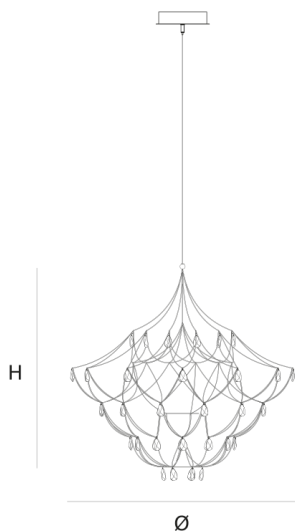

Product data sheet

Date: October 18th 2024

QUASAR

CRYSTAL GALAXY

CHANDELIER by Jan Pauwels

Like bright stars in the galaxy the crystals are sparkling in this transparent structure.

DIMENSIONS

Ø 140 cm 55.1 inch
H 140 cm 55.1 inch

CANOPY

Ø 25 cm 9.8 inch
H 5 cm 2 inch

CABLELENGTH

Up to 200 cm 78 inch

LIGHTSOURCE

126x led E10, 12V/0.33W,
2600K, 2898 LM

INCLUDED

Yes

 5  123  150x150x170cm

FINISH

Nickel
Brass
Blackbrass

TYPE.NR

 11-8504E
 11-8504-2E
 11-8504-4E

TYPE	Chandelier
STANDARD	
OPTIONAL	Downlight led 2700K 12V – 3W. 3000K or 3500K led.
TRANSFORMER/DRIVER	SCPower KVF-12060-TDW
DIMMING	leading and trailing edge
CLASSIFICATION	UL no IP20 yes
ENERGY LABEL	