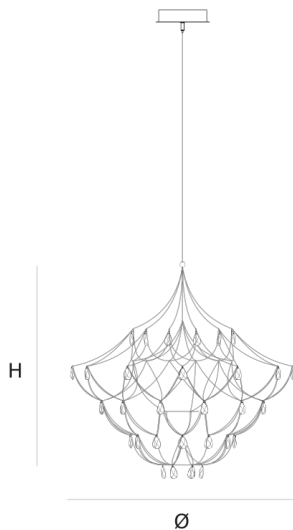

Product data sheet

Date: November 24th 2024

QUASAR

CRYSTAL GALAXY

CHANDELIER by Jan Pauwels

Like bright stars in the galaxy the crystals are sparkling in this transparent structure.

DIMENSIONS

Ø 120 cm 47.2 inch
H 120 cm 47.2 inch

CANOPY

Ø 25 cm 9.8 inch
H 5 cm 2 inch

CABLELENGTH

Up to 200 cm 78 inch

LIGHTSOURCE

108x led E10, 12V/0.33W,
2600K, 2484 LM

INCLUDED

Yes

 4  90  130x130x150cm

FINISH

Nickel
Brass
Blackbrass

TYPE.NR

 11-8503E
 11-8503-2E
 11-8503-4E

TYPE	Chandelier
STANDARD	
OPTIONAL	Downlight led 2700K 12V – 3W. 3000K or 3500K led.
TRANSFORMER/DRIVER	SCPower KVF-12060-TDW
DIMMING	leading and trailing edge
CLASSIFICATION	UL no IP20 yes
ENERGY LABEL	