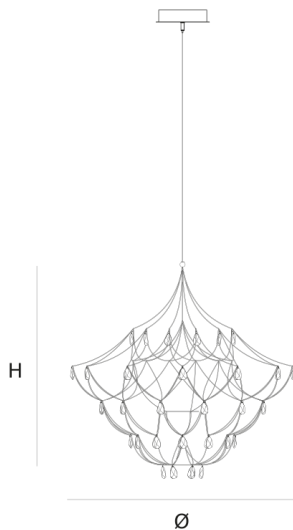

Product data sheet

Date: October 18th 2024

QUASAR

CRYSTAL GALAXY

CHANDELIER by Jan Pauwels

Like bright stars in the galaxy the crystals are sparkling in this transparent structure.

DIMENSIONS

Ø 100 cm 39.4 inch
H 100 cm 39.4 inch

CANOPY

Ø 25 cm 9.8 inch
H 5 cm 2 inch

CABLELENGTH

Up to 200 cm 78 inch

LIGHTSOURCE

75x led E10, 12V/0.33W,
2600K, 1725 LM

INCLUDED

Yes

FINISH

Nickel
Brass
Blackbrass

TYPE.NR

11-8502E
11-8502-2E
11-8502-4E

TYPE	Chandelier
STANDARD	
OPTIONAL	Downlight led 2700K 12V – 3W. 3000K or 3500K led.
TRANSFORMER/DRIVER	SCPower KVF-12030-TDW
DIMMING	leading and trailing edge
CLASSIFICATION	UL no IP20 yes
ENERGY LABEL	