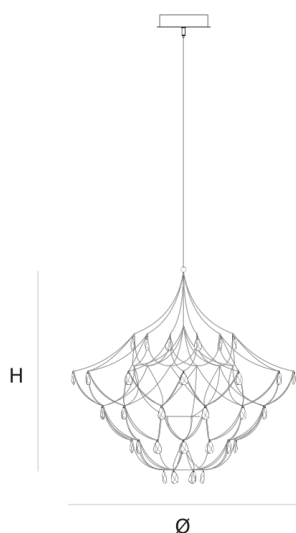

### DIMENSIONS

Ø 100 cm 39.4 inch  
H 100 cm 39.4 inch

### CANOPY

Ø 25 cm 9.8 inch  
H 5 cm 2 inch