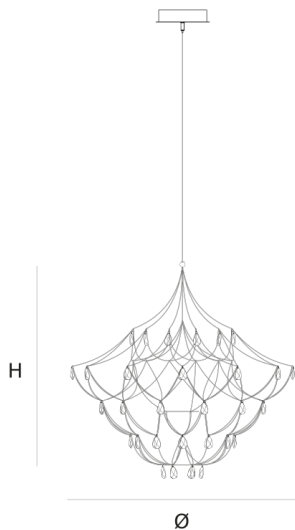

CRYSTAL GALAXY

CHANDELIER by Jan Pauwels

Like bright stars in the galaxy the crystals are sparkling in this transparent structure.

DIMENSIONS

Ø 80 cm 31.5 inch
H 80 cm 31.5 inch

CANOPY

Ø 25 cm 9.8 inch
H 5 cm 2 inch

CABLELENGTH

Up to 200 cm 78 inch

LIGHTSOURCE

60x led E10, 12V/0.33W,
2600K, 1380 LM

INCLUDED

Yes

		
2	4	63x63x87cm
1	1.5	34x34x17cm

FINISH

Nickel  11-8500E
Brass  11-8500-2E
Blackbrass  11-8500-4E

TYPE.NR

TYPE	Chandelier
STANDARD	
OPTIONAL	Downlight led 2700K 12V – 3W. 3000K or 3500K led.
TRANSFORMER/DRIVER	SCPower KVF-12030-TDW
DIMMING	leading and trailing edge
CLASSIFICATION	UL no IP20 yes
ENERGY LABEL	