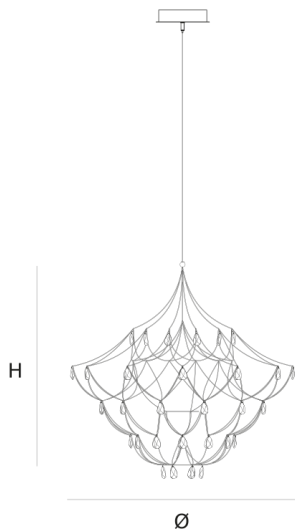

Product data sheet

Date: October 18th 2024

QUASAR

CRYSTAL GALAXY

CHANDELIER by Jan Pauwels

Like bright stars in the galaxy the crystals are sparkling in this transparent structure.

DIMENSIONS

Ø 60 cm 23.6 inch
H 60 cm 23.6 inch

CANOPY

Ø 25 cm 9.8 inch
H 5 cm 2 inch

CABLELENGTH

Up to 200 cm 78 inch

LIGHTSOURCE

48x led E10, 12V/0.33W,
2600K, 1104 LM

INCLUDED

Yes

		
2	3	57x57x57cm
1	1.5	34x34x17cm

FINISH

Nickel  11-8501E
Brass  11-8501-2E
Blackbrass  11-8501-4E

TYPE.NR

TYPE	Chandelier
STANDARD	
OPTIONAL	Downlight led 2700K 12V – 3W. 3000K or 3500K led.
TRANSFORMER/DRIVER	SCPower KVF-12030-TDW
DIMMING	leading and trailing edge
CLASSIFICATION	UL no IP20 yes
ENERGY LABEL	