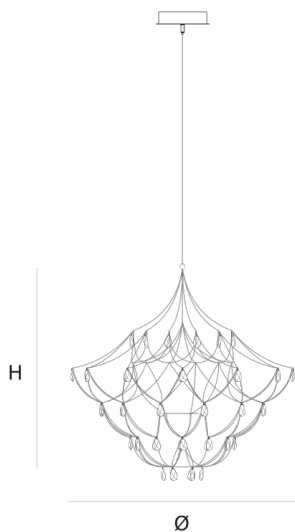

Product data sheet

Date: November 24th 2024

QUASAR

CRYSTAL GALAXY

CHANDELIER by Jan Pauwels

Like bright stars in the galaxy the crystals are sparkling in this transparent structure.

DIMENSIONS

Ø 60 cm 23.6 inch
H 60 cm 23.6 inch

CANOPY

Ø 25 cm 9.8 inch
H 5 cm 2 inch

CABLELENGTH

Up to 200 cm 78 inch

LIGHTSOURCE

48x led E10, 12V/0.33W,
2600K, 1104 LM

INCLUDED

Yes

		
2	3	57x57x57cm
1	1.5	34x34x17cm

FINISH

Nickel  11-8501E
Brass  11-8501-2E
Blackbrass  11-8501-4E

TYPE.NR

TYPE	Chandelier
STANDARD	
OPTIONAL	Downlight led 2700K 12V – 3W. 3000K or 3500K led.
TRANSFORMER/DRIVER	SCPower KVF-12030-TDW
DIMMING	leading and trailing edge
CLASSIFICATION	UL no IP20 yes
ENERGY LABEL	