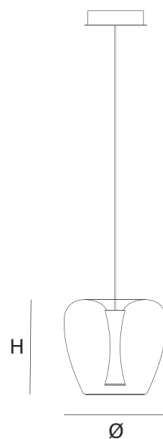

Product data sheet

Date: November 24th 2024

QUASAR

APPLE MOOD

SUSPENSION by Malika Novi

The natural beauty of the apple. A transparent apple shaped glass with a solid aluminium core.

DIMENSIONS

Ø 30 cm 11.8 inch
H 30 cm 11.8 inch

CANOPY

Ø 20 cm 7.9 inch
H 5 cm 2 inch

CABLELENGTH

Up to 300 cm 118 inch

LIGHTSOURCE

1x led, 11.7W, 2700K, 1260 LM

INCLUDED

Yes

FINISH

Aluminium polished
Brass
Copper
Black
Green
Red

TYPE.NR

14-3000
14-3004
14-3005
14-3002
14-3001
14-3003

TYPE	Suspension
STANDARD	The fixture is supplied with a black textile cable. Black ceiling canopy with chrome cover plate. Trailing edge dimmable.
OPTIONAL	
TRANSFORMER/DRIVER	Meanwell PCD-16-350B
DIMMING	trailing edge
CLASSIFICATION	UL no IP20 yes
ENERGY LABEL	led integrated A / A+ / A++