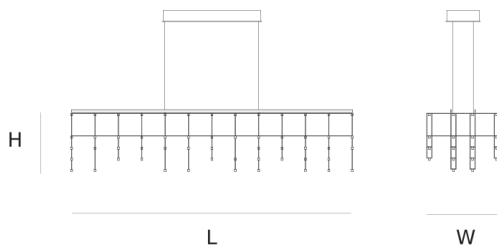

TYPE	Suspension
STANDARD	
OPTIONAL	3000K or 3500K led.
TRANSFORMER/DRIVER	SCPower KVF-12060-TDW
DIMMING	leading and trailing edge
CLASSIFICATION	UL no IP20 yes
ENERGY LABEL