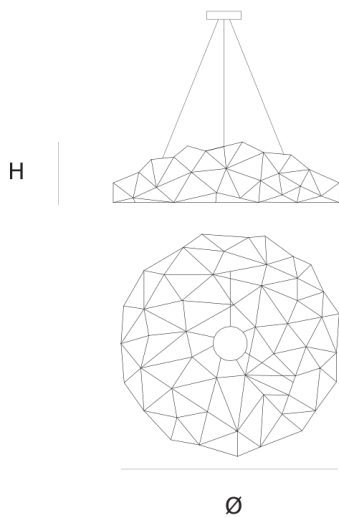

Product data sheet

Date: September 16th 2024

QUASAR

UNIVERSE DISC

SUSPENSION by Jan Pauwels

The round version of the Universe is available in various sizes and finishes. Every Universe is handmade, the E10 lamps are placed randomly, making every model unique. (see model Cosmos Disc for the version with led circuit boards)

DIMENSIONS

Ø 200 cm 78.7 inch
H 35 cm 13.8 inch

LIGHTSOURCE

150x led E10, 12V/0.33W,
2600K, 3450 LM

FINISH

Nickel	●	11-8346-1 E
Brass	●	11-8346-2 E
Blackbrass	●	11-8346-4 E

CANOPY

Ø 20 cm 7.9 inch
H 7.5 cm 3 inch