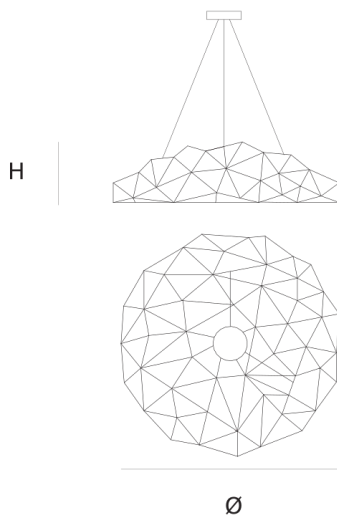

Product data sheet

Date: September 16th 2024

QUASAR

UNIVERSE DISC

SUSPENSION by Jan Pauwels

The round version of the Universe is available in various sizes and finishes. Every Universe is handmade, the E10 lamps are placed randomly, making every model unique. (see model Cosmos Disc for the version with led circuit boards)

DIMENSIONS

Ø 120 cm 47.2 inch
H 35 cm 13.8 inch

CANOPY

Ø 20 cm 7.9 inch
H 6 cm 2.4 inch

CABLELENGTH

Up to 200 cm 78 inch

LIGHTSOURCE

65x led E10, 12V/0.33W,
2600K, 1495 LM