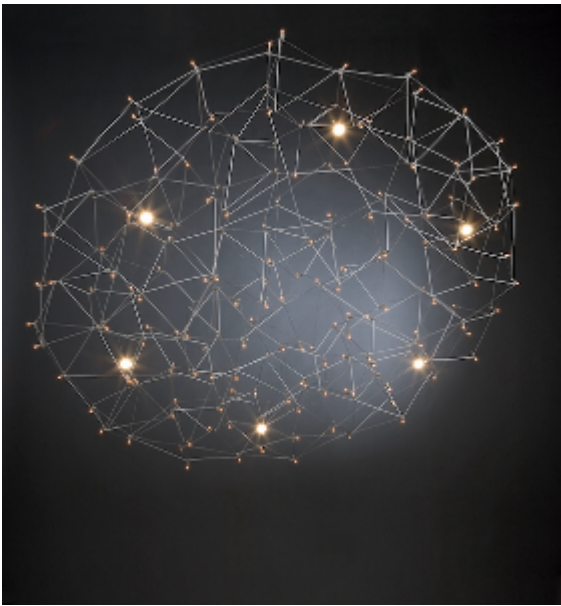

Product data sheet

Date: September 16th 2024

QUASAR

UNIVERSE DISC

SUSPENSION by Jan Pauwels

The round version of the Universe is available in various sizes and finishes. Every Universe is handmade, the E10 lamps are placed randomly, making every model unique. (see model Cosmos Disc for the version with led circuit boards)

DIMENSIONS

Ø 120 cm 47.2 inch
H 35 cm 13.8 inch

CANOPY

Ø 20 cm 7.9 inch
H 6 cm 2.4 inch

CABLELENGTH

Up to 200 cm 78 inch

LIGHTSOURCE

65x led E10, 12V/0.33W,
2600K, 1495 LM

INCLUDED

Yes

FINISH

Nickel
Brass
Blackbrass

TYPE.NR

11-8347-1E
11-8347-2E
11-8347-4E

TYPE	Suspension
STANDARD	
OPTIONAL	3000K or 3500K led.
TRANSFORMER/DRIVER	SCPower KVF-12030-TDW
DIMMING	leading and trailing edge
CLASSIFICATION	UL no IP20 yes
ENERGY LABEL	