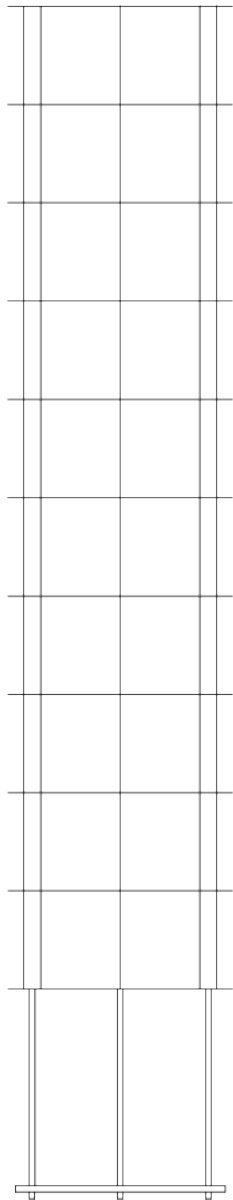

# QUASAR

## TUBE FLOOR

## SUSPENSION by Jan Pauwels

This slim tunnel of light gives a luxurious feeling and will suit every interior.

DIMENSIONS

Ø 32 cm 12.6 inch  
H 140 cm 55.1 inch

CANOPY

CABLELENGTH

Up to 0 cm 0 inch

LIGHTSOURCE

24x led, 12V/0.6W, 2800K,  
720 LM, CRI>95

INCLUDED

Yes

FINISH

FINISH	TYPE.NF
Nickel	11-9402-1
Brass	11-9402-2
Blackbrass	11-9402-4
Nickel	11-9401-1
Brass	11-9401-2
Blackbrass	11-9401-4
Nickel	11-9400-1
Brass	11-9400-2
Blackbrass	11-9400-4