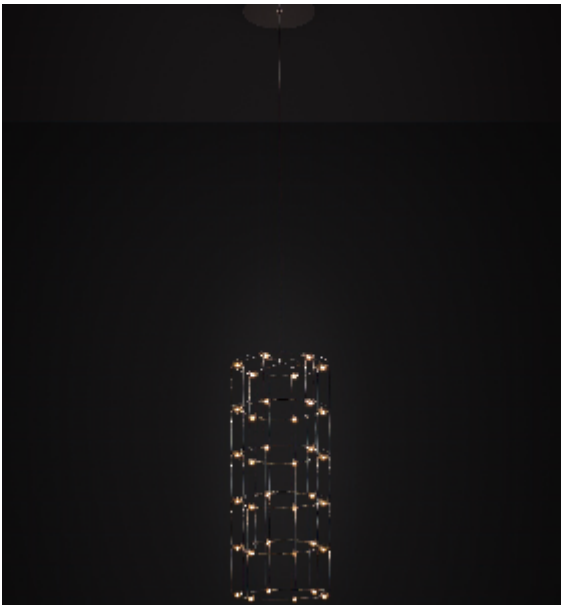

## TUBE SUSPENSION by Jan

Pauwels

This slim tunnel of light gives a luxurious feeling and will suit every interior.

### DIMENSIONS

Ø 32 cm 12.6 inch  
H 45 cm 17.7 inch

### CANOPY

Ø 25 cm 7.9 inch  
H 7.5 cm 3 inch