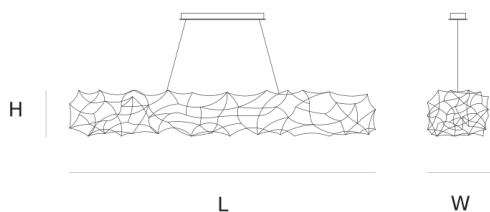

Product data sheet

Date: September 8th 2024

QUASAR

TESS SUSPENSION by Jan Pauwels

The floating curved satellite is both elegant and organized. LED circuit boards and tiny metal rods are giving this lamp its structure and shape. 2/3 of the lights goes down and 1/3 goes up.

DIMENSIONS

L 200 cm 78.7 inch
H 30 cm 11.8 inch
W 40 cm 15.7 inch

CANOPY

L 54 cm 21.3 inch
H 4.5 cm 1.8 inch
W 10 cm 3.9 inch

CABLELENGTH

Up to 200 cm 78 inch

LIGHTSOURCE

5x led, 12V/0.6W,
2800K, 1530 LM, CRI>95

INCLUDED

Yes

2	5	200x65x50cm
2.5	3	60x30x25cm

FINISH

Nickel  11-9312
Brass  11-9312-2
Blackbrass  11-9312-4

TYPE.NR

TYPE	Suspension
STANDARD	Black canopy with cover plate in matching colour of the fixture. Leading and trailing edge dimmable. Nickel, natural brass, blackened natural brass. Brass will turn darker in time and can show stains.
OPTIONAL	
TRANSFORMER/DRIVER	SCPpower KVF-12060-TDW
DIMMING	leading and trailing edge
CLASSIFICATION	UL no IP20 yes