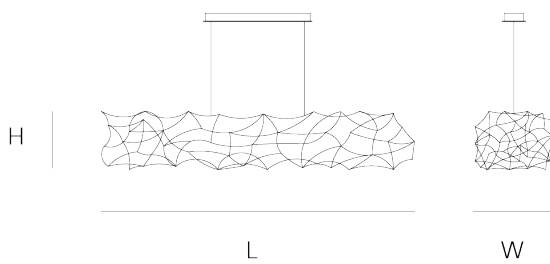

Product data sheet

Date: September 8th 2024

QUASAR

TESS SUSPENSION by Jan Pauwels

The floating curved satellite is both elegant and organized. LED circuit boards and tiny metal rods are giving this lamp its structure and shape. 2/3 of the lights goes down and 1/3 goes up.

DIMENSIONS

L 150 cm 59.1 inch
H 30 cm 11.8 inch
W 40 cm 15.7 inch

CANOPY

L 54 cm 21.3 inch
H 4.5 cm 1.8 inch
W 10 cm 3.9 inch

CABLELENGTH

Up to 200 cm 78 inch

LIGHTSOURCE

38x led, 12V/0.6W,
2800K, 1140 LM, CRI>95

INCLUDED

Yes

 3	 5	
2.5	3	45x40x205cm 60x30x25cm

FINISH

Nickel  11-9314-1
Brass  11-9314-2
Blackbrass  11-9314-4

TYPE.NR

TYPE	Suspension
STANDARD	Black canopy with cover plate in matching colour of the fixture. Leading and trailing edge dimmable. Nickel, natural brass, blackened natural brass. Brass will turn darker in time and can show stains.
OPTIONAL	
TRANSFORMER/DRIVER	
DIMMING	
CLASSIFICATION	UL no IP20 yes
ENERGY LABEL	
YEAR OF DESIGN	2020