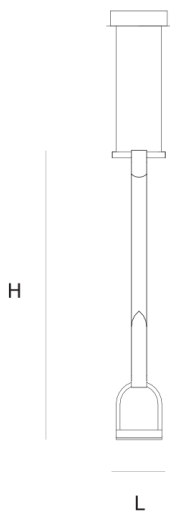

Product data sheet

Date: September 8th 2024

QUASAR

STIRRUP SUSPENSION by

Studio Sybille

The designer was inspired by studfarms & horses. The LED lightsource has been integrated into an abstract Stirrup made of leather and aluminium

DIMENSIONS

L 12 cm 4.7 inch
H 75 cm 29.5 inch

CANOPY

Ø 17 cm 6.7 inch
H 5 cm 2 inch

CABLELENGTH

Up to 200 cm 78 inch

LIGHTSOURCE

1x led, 7W, 2700K, 500
LM

INCLUDED

Yes

 2  7  20x20x100cm

FINISH

Black
Brown

TYPE.NR

14-3100
14-3101

TYPE	Suspension
STANDARD	Black canopy with chrome cover plate.
OPTIONAL	
TRANSFORMER/DRIVER	Minidim 1-12VA, 350/700mA
DIMMING	trailing edge
CLASSIFICATION	UL no IP20 yes
ENERGY LABEL	led integrated A / A+ / A++