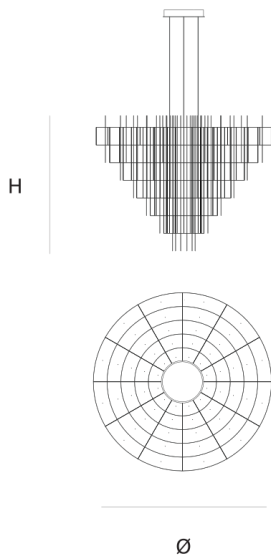

Product data sheet

Date: September 8th 2024

QUASAR

SPY CHANDELIER by Jan Pauwels

The luxurious atmosphere of the past in a new configuration. Symmetrical circles in a conical shape. The circuit boards have leds on both sides. 2/3 of the light goes down and 1/3 goes up.

DIMENSIONS

Ø 140.6 55.4 inch
cm
H 115 cm 45.3 inch

CANOPY

Ø 35.5 cm 13.9 inch
H 6.5 cm 2.6 inch

CABLELENGTH

Up to 200 cm 78 inch

LIGHTSOURCE

324x led, 12V/0.6W,
2800K, 9720 LM, CRI>95

INCLUDED

Yes

FINISH

Nickel
Brass
Blackbrass

TYPE.NR

11-9302
11-9302-2
11-9302-4

| | |
|--------------------|--|
| TYPE | Chandelier |
| STANDARD | Black canopy with cover plate in matching colour of the fixture. Leading and trailing edge dimmable. Nickel, natural brass, blackened natural brass. Brass will turn darker in time and can show stains. |
| OPTIONAL | 2400K. |
| TRANSFORMER/DRIVER | SCPower KVF-12200-TDW |
| DIMMING | leading and trailing edge |
| CLASSIFICATION | UL no IP20 yes |