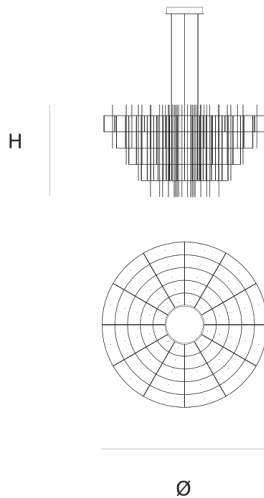

### DIMENSIONS

Ø 140.4 55.3 inch  
cm  
H 85 cm 33.5 inch

### CANOPY

Ø 35.5 cm 13.9 inch  
H 6.5 cm 2.6 inch