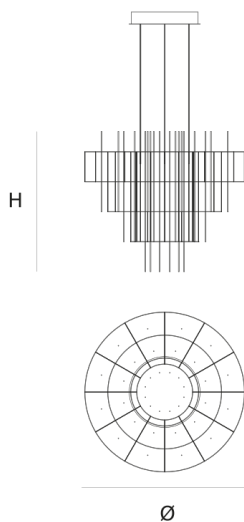

Product data sheet

Date: September 8th 2024

QUASAR

SPY CHANDELIER by Jan Pauwels

The luxurious atmosphere of the past in a new configuration. Symmetrical circles in a conical shape. The circuit boards have leds on both sides. 2/3 of the light goes down and 1/3 goes up.

DIMENSIONS

Ø 80 cm 31.5 inch
H 72.5 cm 28.5 inch

CANOPY

Ø 35.5 cm 13.9 inch
H 6.5 cm 2.6 inch

CABLELENGTH

Up to 200 cm 78 inch

LIGHTSOURCE

108x led, 12V/0.6W,
2800K, 3240 LM, CRI>95

INCLUDED

Yes

FINISH

Nickel  11-9303
Brass  11-9303-2
Blackbrass  11-9303-4

TYPE.NR

TYPE	Chandelier
STANDARD	Black canopy with cover plate in matching colour of the fixture. Leading and trailing edge dimmable. Nickel, natural brass, blackened natural brass. Brass will turn darker in time and can show stains.
OPTIONAL	2400K.
TRANSFORMER/DRIVER	SCPpower KVF-12100-TDW
DIMMING	leading and trailing edge
CLASSIFICATION	UL no IP20 yes