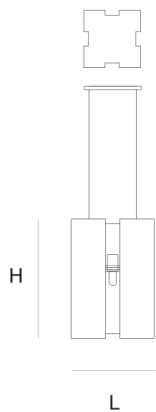

Product data sheet

Date: September 8th 2024

QUASAR

QUARTET SUSPENSION

by Jan des Bouvrie

Robust but elegant square shaped suspension, floor and table lamp. The shade is available in 3 finishes.

DIMENSIONS

L 25 cm 9.8 inch
H 50 cm 19.7 inch
W 25 cm 9.8 inch

CANOPY

L 24 cm 9.4 inch
H 3 cm 1.2 inch
W 24 cm 9.4 inch

CABLELENGTH

Up to 200 cm 78 inch

LIGHTSOURCE

x E27 70W*

INCLUDED

No

FINISH

Black
White
Stainless steel
polished

TYPE.NR

11-450-1Z
11-450-1W
11-450

TYPE	Suspension
STANDARD	The fixture is supplied without a lamp. Transparent PMMA. Floor and table lamp with cord switch. Suspension with black canopy and mirror polished stainless steel cover.
OPTIONAL	Frosted PMMA.
TRANSFORMER/DRIVER	n/a
DIMMING	depending the lightbulb
CLASSIFICATION	UL no IP20 yes