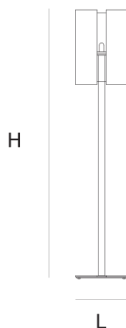

Product data sheet

Date: September 8th 2024

QUASAR

QUARTET FLOORLAMP

by Jan des Bouvrie

Robust but elegant square shaped suspension, floor and table lamp. The shade is available in 3 finishes.

DIMENSIONS

L 35 cm 13.8 inch
H 180 cm 70.9 inch
W 35 cm 13.8 inch

LIGHTSOURCE

1x E27 70W*

FINISH

Black
White
Stainless steel
polished

TYPE.NR

11-452-1Z
11-452-1W
11-452

INCLUDED

No

CANOPY

CABLELENGTH

Up to 0 cm 0 inch

2	3	36x36x80cm
8	8	36x36x185cm

TYPE	Floorlamp
STANDARD	The fixture is supplied without a lamp. Transparent PMMA. Floor and table lamp with cord switch. Suspension with black canopy and mirror polished stainless steel cover.
OPTIONAL	Frosted PMMA.
TRANSFORMER/DRIVER	n/a
DIMMING	n/a
CLASSIFICATION	UL no IP20 yes