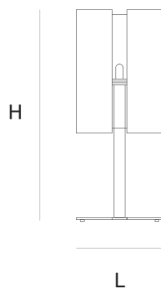

Product data sheet

Date: September 8th 2024

QUASAR

QUARTET TABLELAMP by Jan

des Bouvrie

Robust but elegant square shaped suspension, floor and table lamp. The shade is available in 3 finishes.

DIMENSIONS

L 35 cm 13.8 inch
H 85 cm 33.5 inch
W 35 cm 13.8 inch

LIGHTSOURCE

1x E27 70W*

FINISH

Black
White
Stainless steel
polished

TYPE.NR

11-451-IZ
11-451-1W
11-451

INCLUDED

No

CANOPY

CABLELENGTH

Up to 0 cm 0 inch

2	3	36x36x80cm
5	6	36x36x80cm

TYPE	Tablelamp
STANDARD	The fixture is supplied without a lamp. Transparent PMMA. Floor and table lamp with cord switch. Suspension with black canopy and mirror polished stainless steel cover.
OPTIONAL	Frosted PMMA.
TRANSFORMER/DRIVER	n/a
DIMMING	n/a
CLASSIFICATION	UL no IP20 yes