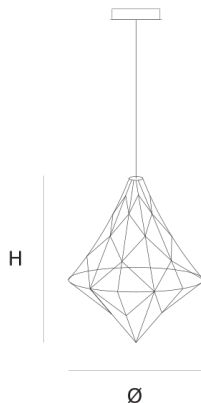

Product data sheet

Date: September 8th 2024

QUASAR

NOBILIS CHANDELIER by Jan

Pauwels

A modern reinterpretation of grandma's old chandelier. The E10 light bulbs and tiny metal rods are the only two basic elements of this light fixture. They give the fixture its shape and structure.

DIMENSIONS

Ø 100 cm 39.4 inch
H 120 cm 47.2 inch

CANOPY

Ø 20 cm 7.9 inch
H 7.5 cm 3 inch

CABLELENGTH

Up to 200 cm 78 inch

LIGHTSOURCE

178x led E10, 12V/0.33W,
2600K, 4094 LM

INCLUDED

Yes

 5  70  108x108x140cm

FINISH

Nickel
Brass
Blackbrass

TYPE.NR

 11-8350-1E
 11-8350-2E
 11-8350-4E

TYPE	Chandelier
STANDARD	
OPTIONAL	3000K or 3500K led.
TRANSFORMER/DRIVER	SCPower KVF-12060-TDW
DIMMING	leading and trailing edge
CLASSIFICATION	UL no IP20 yes
ENERGY LABEL	