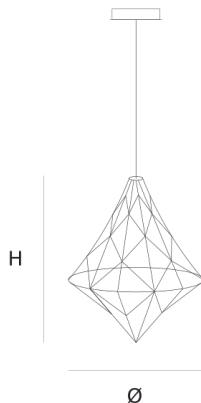

Product data sheet

Date: September 8th 2024

QUASAR

NOBILIS CHANDELIER by Jan

Pauwels

A modern reinterpretation of grandma's old chandelier. The E10 light bulbs and tiny metal rods are the only two basic elements of this light fixture. They give the fixture its shape and structure.

DIMENSIONS

Ø 55 cm 21.7 inch
H 70 cm 27.6 inch

CANOPY

Ø 20 cm 7.9 inch
H 5 cm 2 inch

CABLELENGTH

Up to 200 cm 78 inch

LIGHTSOURCE

67x led E10, 12V/0.33W,
2600K, 1541 LM

INCLUDED

Yes

		
2	2	57x57x57cm
	1	34x34x17cm

FINISH

Nickel  11-8351-1E
Brass  11-8351-2E
Blackbrass  11-8351-4E

TYPE.NR

TYPE	Chandelier
STANDARD	
OPTIONAL	3000K or 3500K led.
TRANSFORMER/DRIVER	SCPower KVF-12030-TDW
DIMMING	leading and trailing edge
CLASSIFICATION	UL no IP20 yes
ENERGY LABEL	