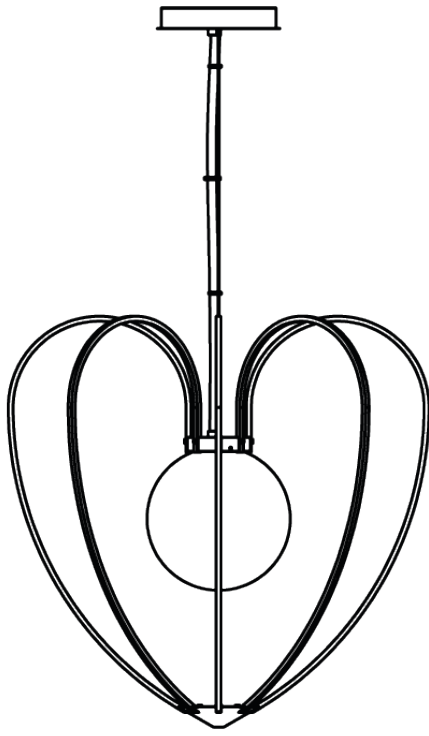

Product data sheet

Date: September 8th 2024

QUASAR

KENGI BLACK

SUSPENSION by Studio Sybille

Inspired by the Physalis Alkekengi plant, with a touch of Art Deco. Organic in look and feel, but strong in detailed construction. The cotton cable reaches for the ceiling, threaded like a branch, reaching for the sun. The finish of each structure is paired with its own coloured cable. The thickness of the cable increases with the size of the fixture. Every Kengi is unique, featuring its own mouth-blown glass ball.

H

DIMENSIONS

Ø 103 cm 40.6 inch
H 100 cm 39.4 inch

CANOPY

Ø 30 cm 11.8 inch
H 5 cm 2 inch

CABLELENGTH

Up to 200 cm 78 inch

LIGHTSOURCE

1x E27 led (not included)

INCLUDED

No

FINISH

Green ● 17-1002-3
White ○ 17-1002-1
Brown ● 17-1002-2

TYPE.NR

Ø

TYPE	Suspension
STANDARD	Standard colour of the ø18mm cable for the Kengi Black 100 is red.
OPTIONAL	Black cable. Extra cable length per meter.
TRANSFORMER/DRIVER	n/a
DIMMING	depending bulb used
CLASSIFICATION	UL no IP20 yes
ENERGY LABEL	n/a
YEAR OF DESIGN	2019